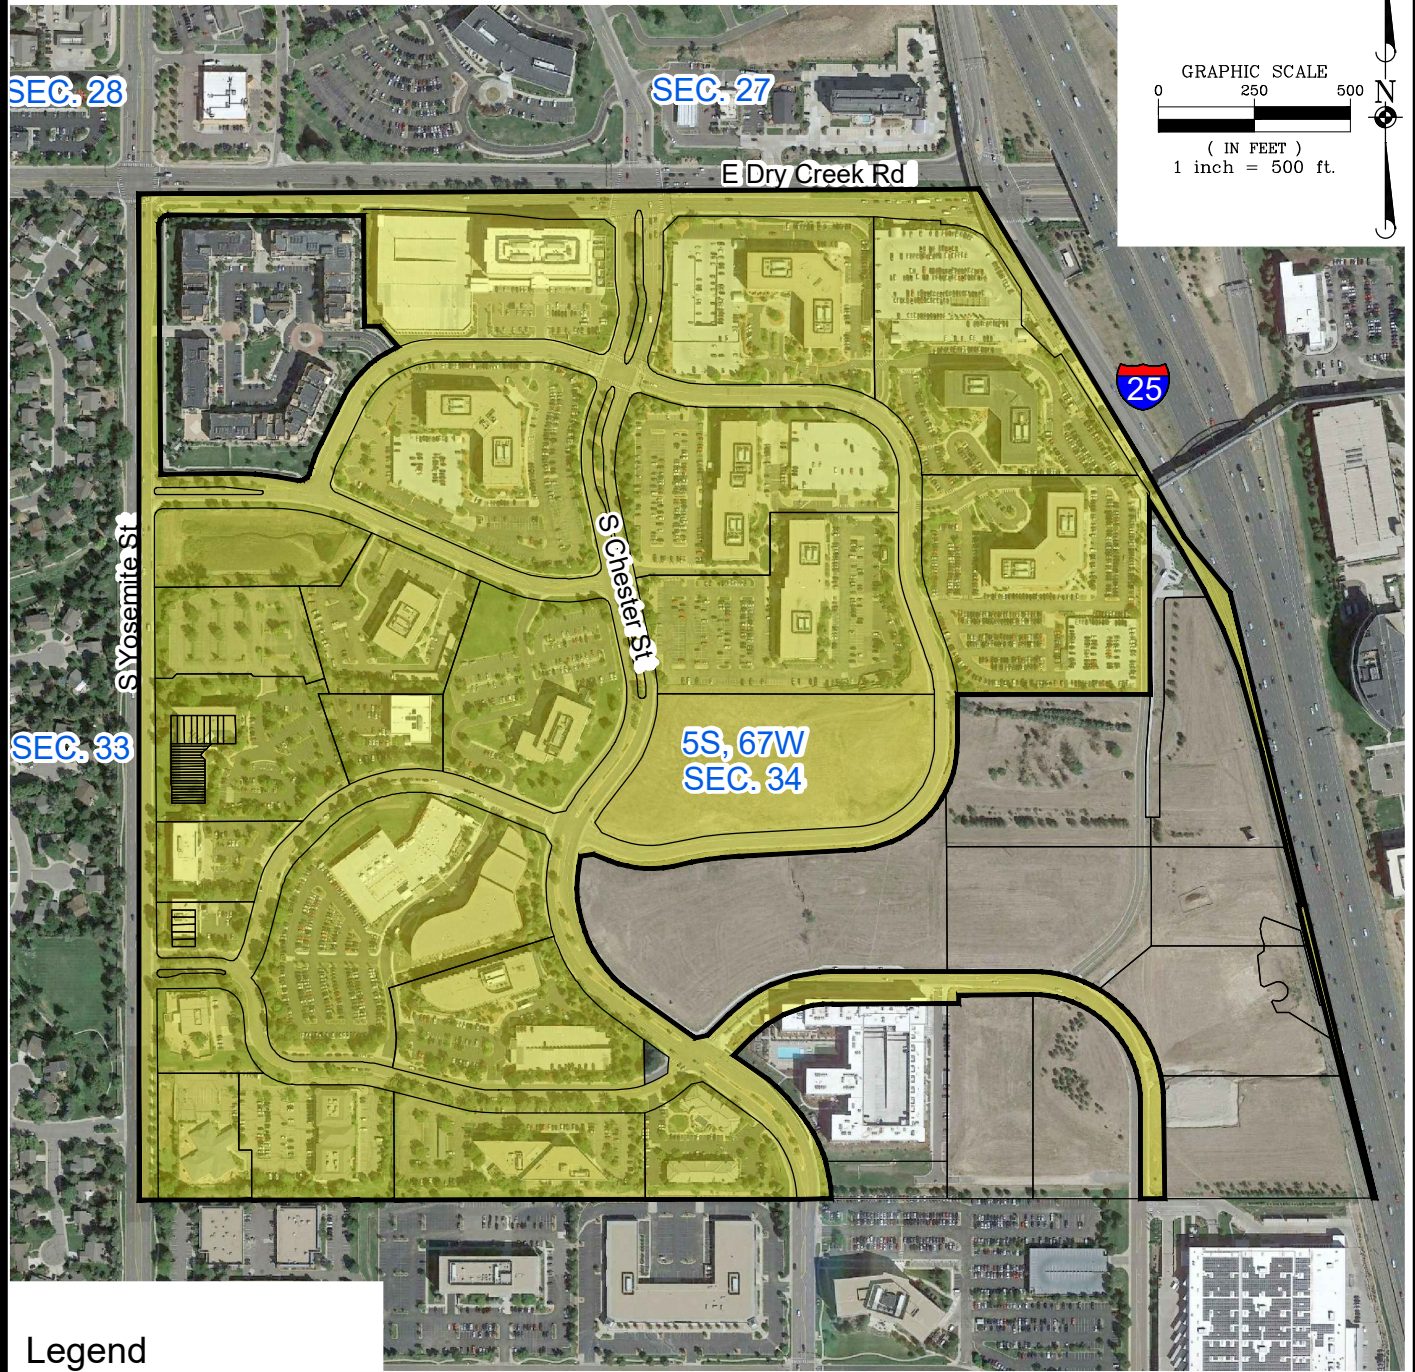

2/9/2021 2:05 PM Dwg Name: P:\Pancoco01\dwg\Surv\Final Drawings\Exhibits\_Surv\Panorama Metropolitan District Map.dwg Updated By: JRentz

**Legend**

 Metro District Boundary

February 9, 2021 Update

7600 East Orchard Road, Suite 150-N, Greenwood Village, CO 80111 ph:303.708.0500 manhard.com  
 Civil Engineering | Surveying & Geospatial Services | GIS  
 Water Resource Management | Construction Management

**PANORAMA METROPOLITAN DISTRICT**

**LGID 03086**

**ARAPAHOE COUNTY, COLORADO**

PROJ. MGR.: JAR

DRAWN BY: JAR

DATE: 02/09/2021

SCALE: 1" = 500'

SHEET